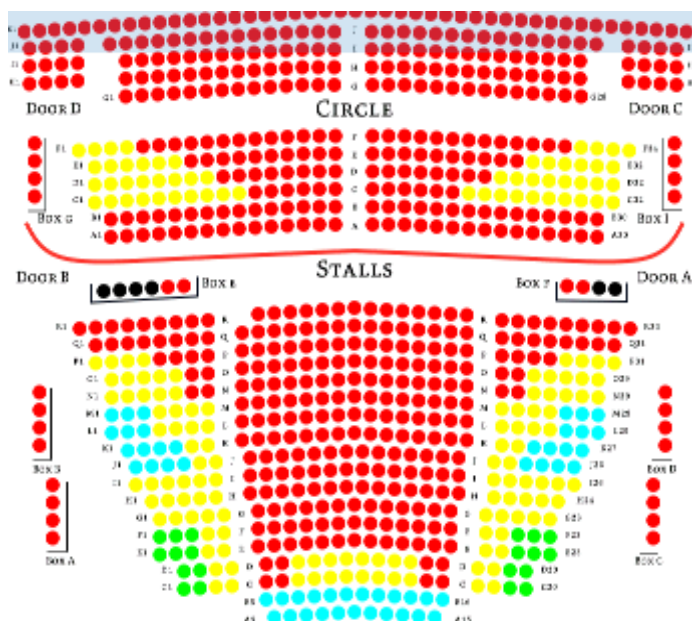

- Having selected the performance, you will see a version of the seating plan below on your screen.

- Select the desired seats and click CONTINUE at the bottom of the screen
- The following page will then be displayed which will list the performance, date and time and also the seats that have been selected: