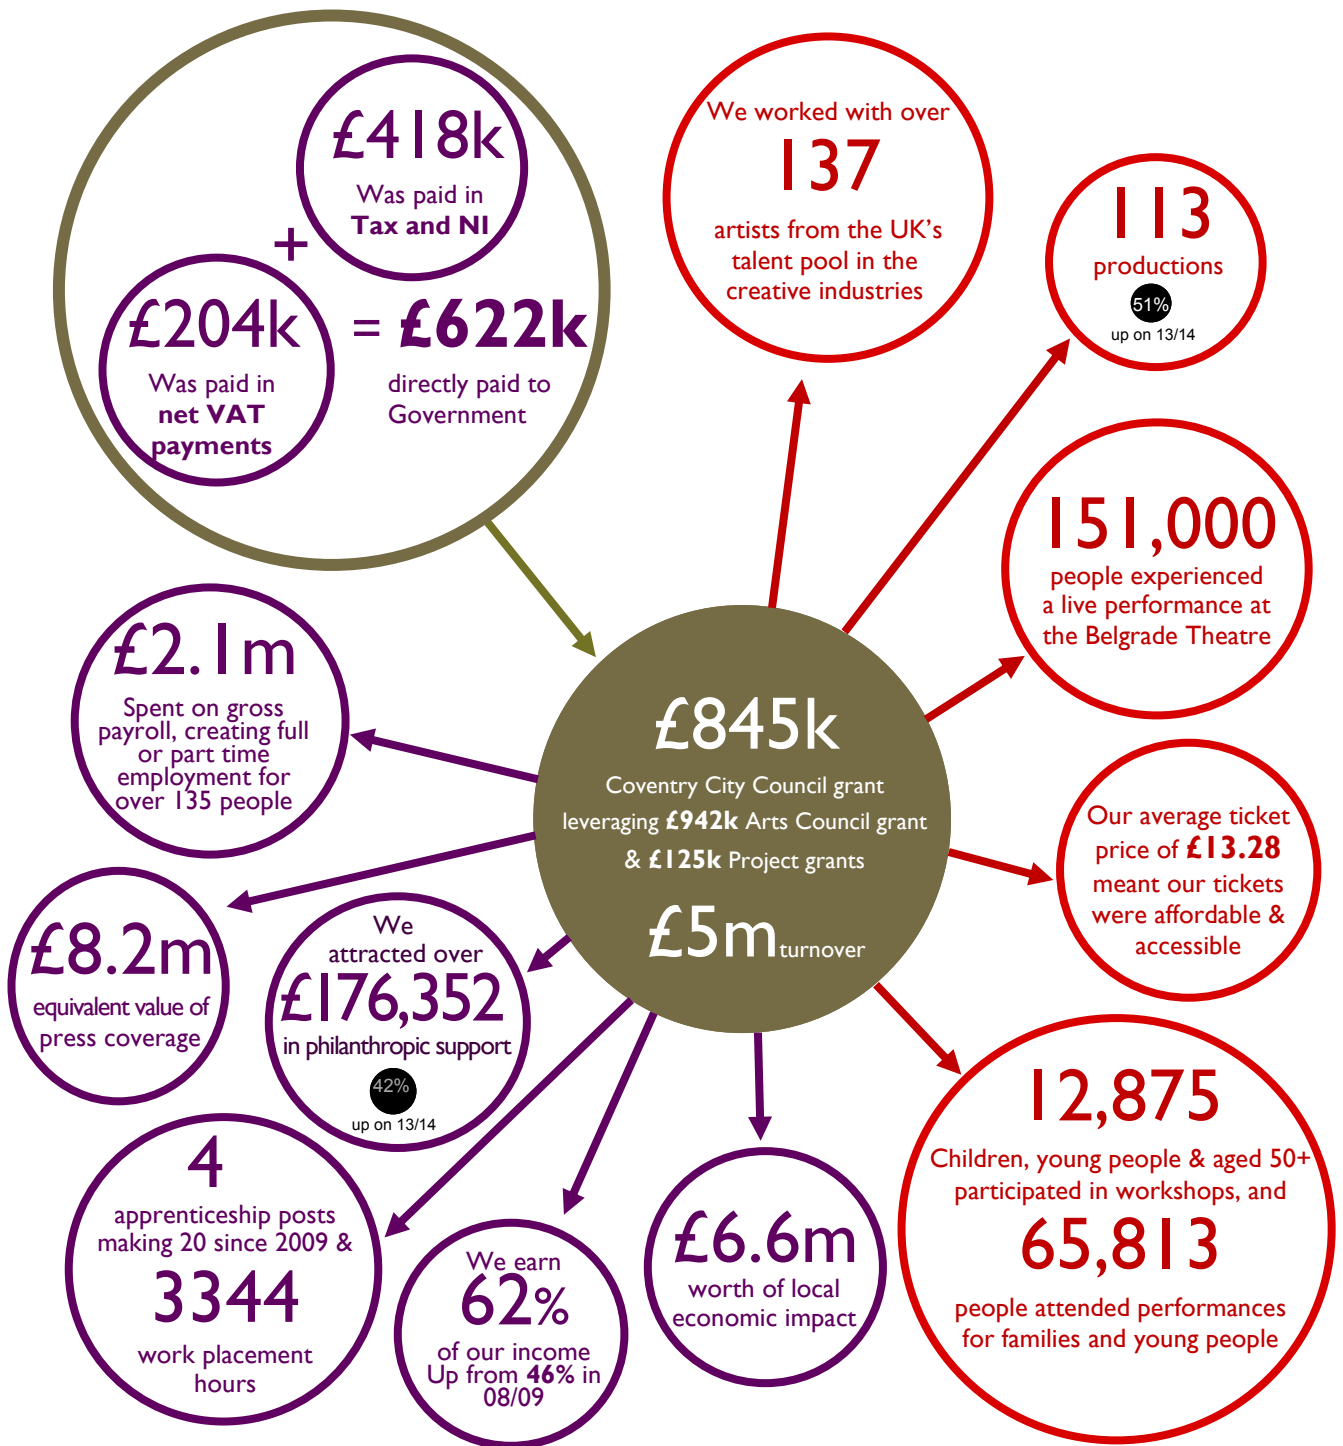

Coventry's vibrant producing & presenting theatre

THE IMPACT OF PUBLIC INVESTMENT 2014-15

The Belgrade Theatre is a charity. Public funding received from Coventry City Council, Arts Council England; fund-raising from various Trusts and Foundations; and Charitable and Business Sponsorship, enables us to leverage considerably more from earned income generated through ticket and other sales.

**Belgrade
Theatre**

Economic Impact

**£4.98 GENERATED FOR EVERY
£1 OF COVENTRY CITY
COUNCIL FUNDING**

Cultural & Social Impact

**BROADENING CULTURAL
ENGAGEMENT & SOCIAL
COHESION**