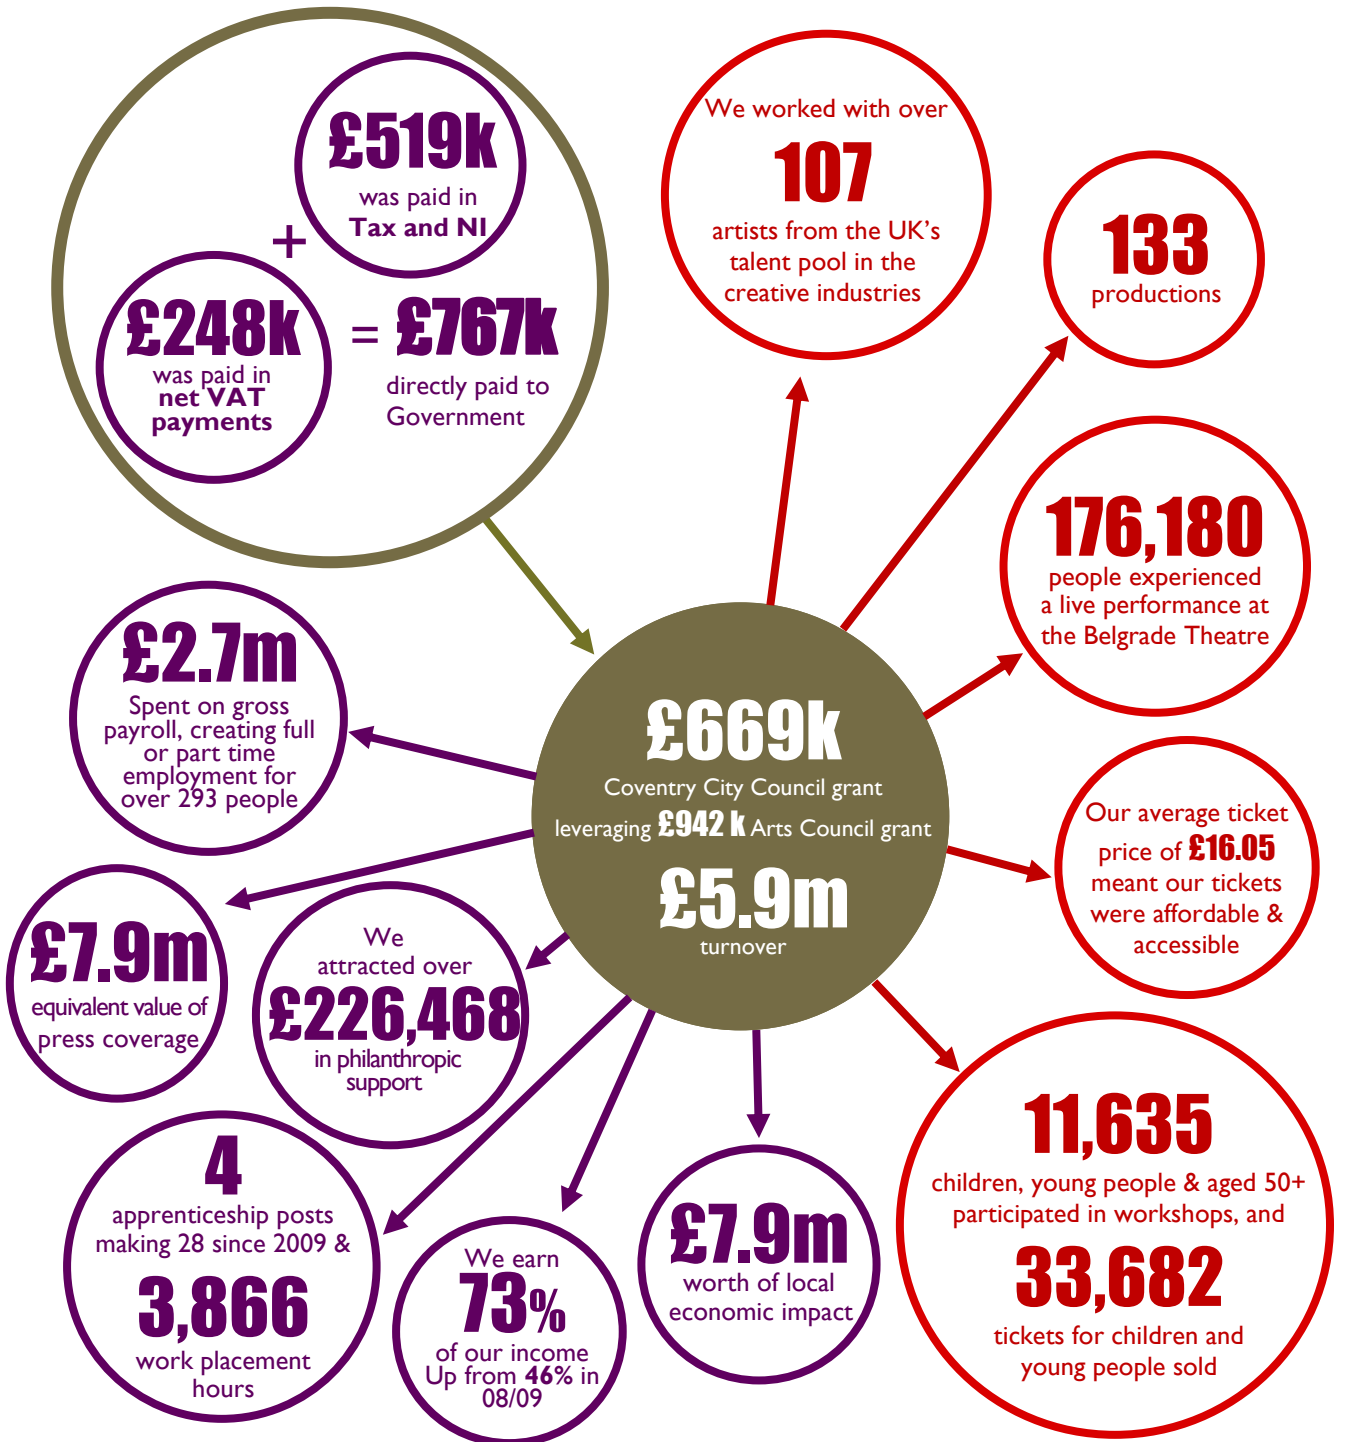

Coventry's vibrant producing & presenting theatre.

THE IMPACT OF PUBLIC INVESTMENT 2016-17

The Belgrade Theatre is a charity. Public funding received from Arts Council England, Coventry City Council, fundraising from various Trusts and Foundations, and Charitable and Business Sponsorship, enables us to leverage considerably more from earned income generated through ticket and other sales.

Economic Impact

£6.45 GENERATED FOR EVERY £1 OF COVENTRY CITY COUNCIL FUNDING

Cultural & Social Impact

BROADENING CULTURAL ENGAGEMENT & SOCIAL COHESION