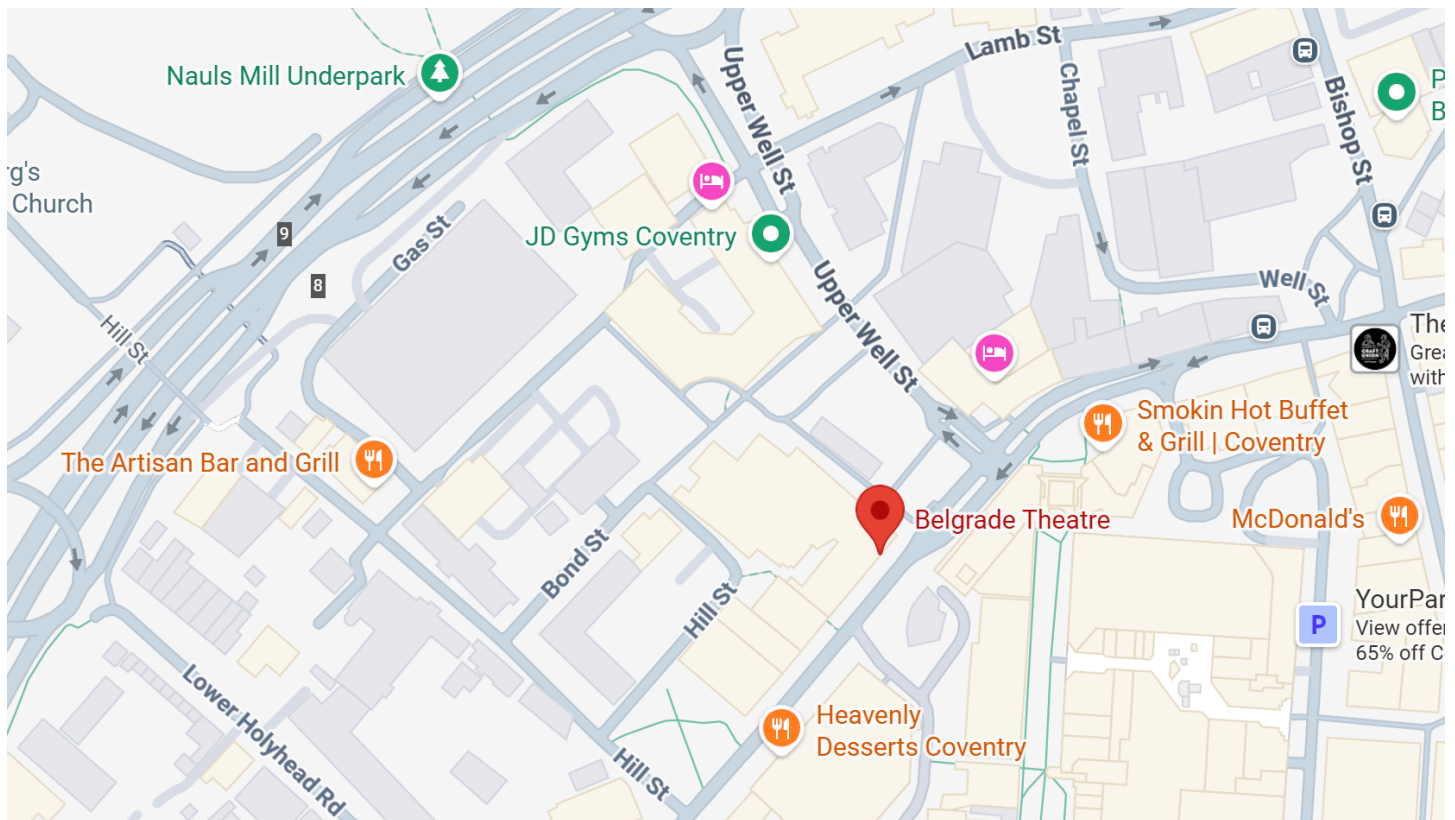

Venue Access Information

How do I get there?

Venue Address

Belgrade Theatre

Belgrade Square, Corporation Street, Coventry, CV1 1GS

You can find it on Google Maps [here](#).